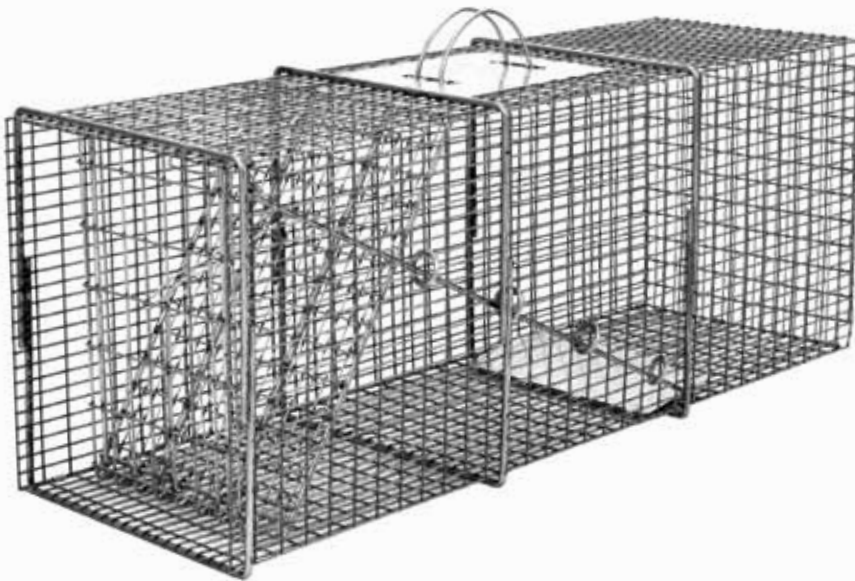

## Rigid Traps with One Trap Door

Tomahawk Professional Live Traps are the strongest, most durable, and effective traps available. These traps surpass even our legendary "Original Series" traps when it comes to toughness and durability.

They feature a very strong frame with tighter mesh and heavier gauge wire. We've also added extra reinforcement rods for even greater strength.

Tighter mesh openings prevent animals from reaching through from the outside to steal bait. They also prevent trapped animals from reaching outside to damage surroundings.

### Additional features include:

- Strongest steel wire frame of any box trap available on the market.
- Extra reinforcement steel rods welded to the frame for even greater strength.
- Tightest mesh patterns of any of our trap series.
- Same great design as our Original Series traps with even stronger materials and more demanding quality specifications.