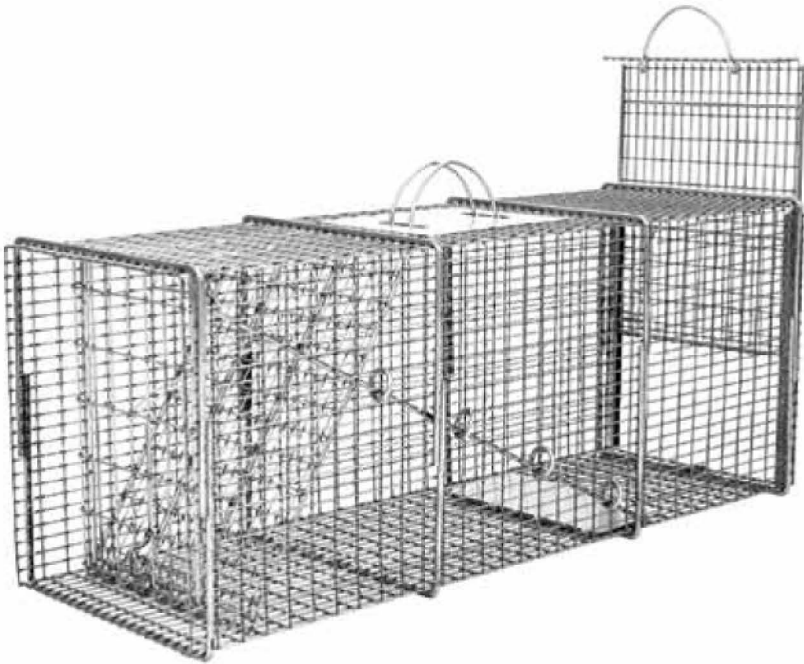

PROFESSIONAL SERIES TRAPS

Rigid Traps with One Trap Door and Easy Release Door

PRODUCT HIGHLIGHTS

Easy animal release - The easy release door provides for the safest and easiest way to release trapped animals.

Easy trap baiting - Baiting is much easier when done from the back of the trap with the easy release door removed. You no longer have to reach through the front of the trap and risk setting it off.

Simple to operate - Unsnap the latch which holds the easy release door in place, and remove it by lifting up on the attached handle.

Rigid Traps with One Trap Door and Easy Release Door

Model	L - W - H	Description	Construction	Wt	1 to 5	6+
602SS	16 x 5 x 5	Chipmunks, Gophers, Rats, and Similar Size Animals	½ x ½ - 16 gauge	3 lbs	$39.93	$34.39
603SS	19 x 6 x 6	Squirrels, Muskrats and Similar Size Animals	½ x 1 - 16 gauge	3 lbs	$39.93	$34.39
605SS	24 x 7 x 7	Skunks, Opossums, Prairie Dogs and Similar Size Animals	½ x 1 - 14 gauge	7 lbs	$49.44	$44.75
606SS	26 x 9 x 9	Cats, Rabbits, and Similar Size Animals	½ x 1 - 14 gauge	9 lbs	$65.60	$56.48
608SS	32 x 10 x 12	Raccoons, Feral Cats, Badgers, Ground Hogs, Wood Chucks, Armadillos, and Similar Size Animals	½ x 1 - 12 gauge	17 lbs	$93.67	$80.66
608.2SS	36 x 10 x 12	Flush Mount for Raccoons, Feral Cats, Badgers, Ground Hogs, Wood Chucks, Armadillos, and Similar Size Animals	½ x 1 - 12 gauge	18 lbs	$103.33	$89.97
608.4SS	36 x 10 x 12	Universal Mount for Raccoons, Feral Cats, Badgers, Ground Hogs, Wood Chucks, Armadillos, and Similar Size Animals	½ x 1 - 12 gauge	19 lbs	$113.33	$97.60

Contact us at:

800-336-0360

www.jonestrailers.com